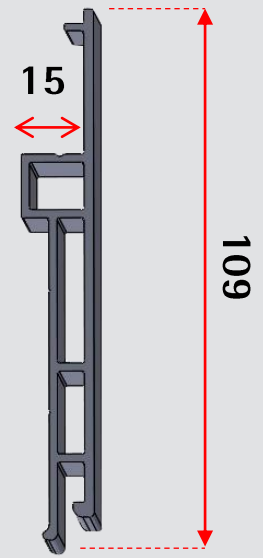

# Stretch Fabric Light

Stretch Fabric Profile

**Model no :** DLTSTRDRF-15

Stretch Fabric luminous ceiling liberates you from the constraints of conventional ceiling design so you're free to pursue uncluttered minimalistic visions – and transform any interior into one cohesive space with beautiful homogeneous light.

## 6 - CCT

4000K

Construction

Dimensions

Profile W=15mm,  
H=109.9mm  
Thickness=2mm

Efficacy

100 lm/Sqft

CRI