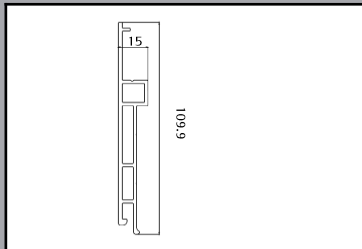

## 6 - CCT

4000K

Construction

Dimensions

Profile W=15mm,  
H=109.9mm  
Thickness=2mm

Efficacy

100 lm/Sqft

CRI